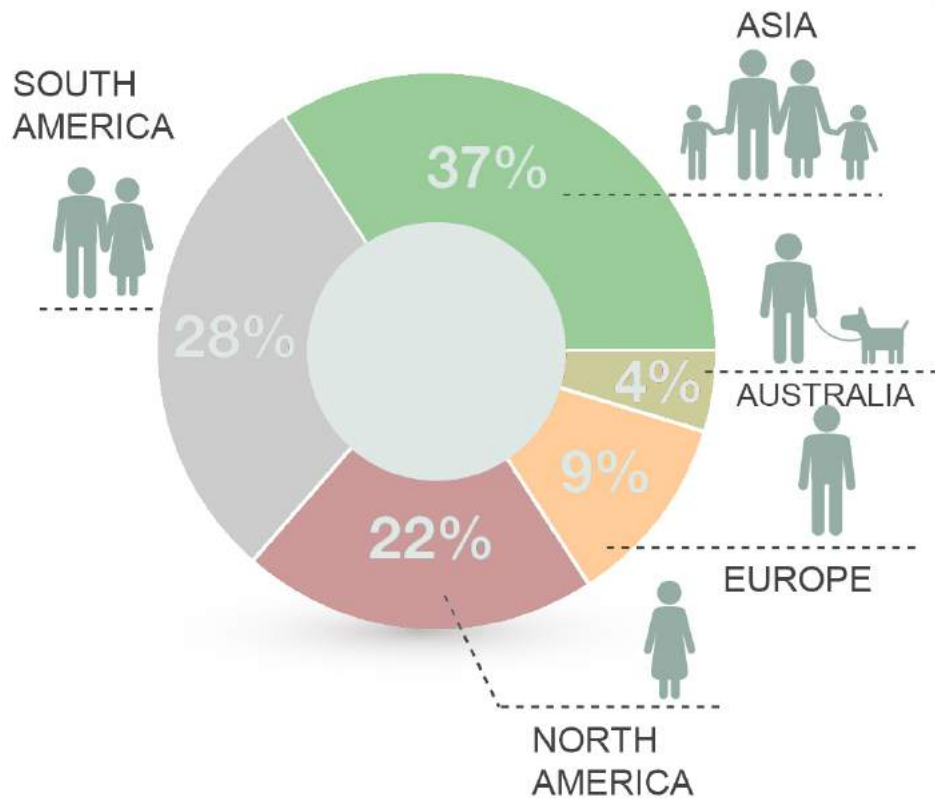

COMPANY PROJECT

Business scope has spread all over the world, Focus on environmental food packaging business.